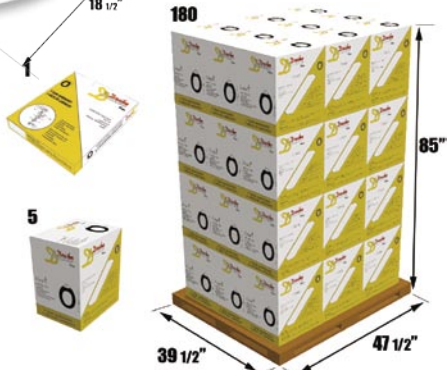

il lungo

D18.5

For elongated bowls
Net Weight: 8 lb.

il tondo

D16.5

Net Weight: 6.5 lb.

THE MATERIAL

The material we use is a composite multi-layer techno-polymer, and the process involved (CO-INJECTION systems) is the highest standards in plastic manufacturing. The result is an outer, smooth aesthetic SAN skin, and an inner expanded closed cell modified ABS resin with high mechanical resistance that behaves like a bone and gives exceptional strength to the toilet seat. Our toilet seats are anti-bacterial, do not absorb humidity, nor are adversely affected by salts, acid and grease.