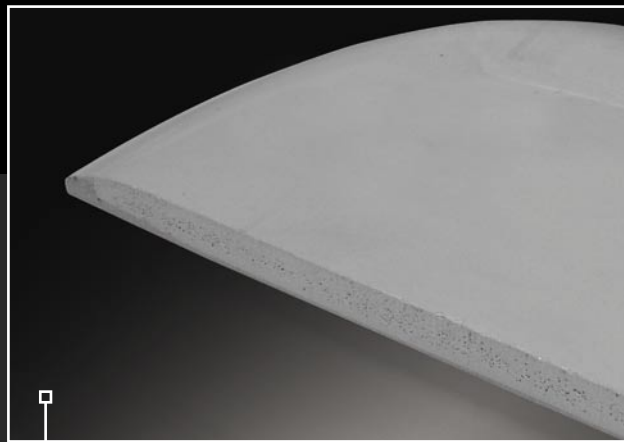

il lungo

D18.5

For elongated bowls
Net Weight: 8 lb.

il tondo

D16.5

Net Weight: 6.5 lb.

THE MATERIAL

The material we use is a composite multi-layer techno-polymer, and the process involved (CO-INJECTION systems) is the highest standards in plastic manufacturing. The result is an outer, smooth aesthetic SAN skin, and an inner expanded closed cell modified ABS resin with high mechanical resistance that behaves like a bone and gives exceptional strength to the toilet seat. Our toilet seats are anti-bacterial, do not absorb humidity, nor are adversely affected by salts, acid and grease.