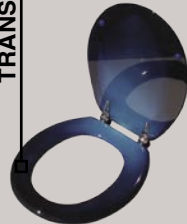

Assembly is extremely easy.
 All necessary hardware is included.

TRANSLUCENT Item# D18.5TS-GR
 “Il lungo” green (elongated)

TRANSLUCENT Item# D18.5TS-BL
 “Il lungo” blue (elongated)

TRANSLUCENT Item# D18.5TS-Y
 “Il lungo” yellow (elongated)