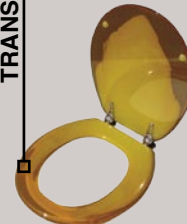

Assembly is extremely easy.
 All necessary hardware is included.

TRANSLUCENT Item# D18.5TS-GR
 “Il lungo” green (elongated)

TRANSLUCENT Item# D18.5TS-BL
 “Il lungo” blue (elongated)

TRANSLUCENT Item# D18.5TS-Y
 “Il lungo” yellow (elongated)