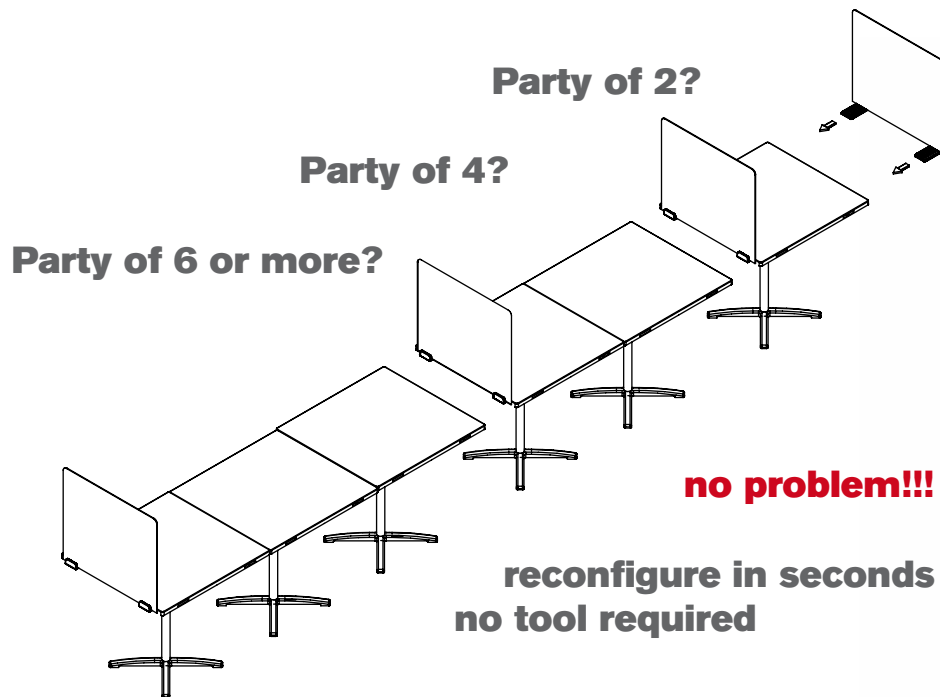

**we have an outstanding reputation
in bringing people together...
when required, we still do...
building protection around them!**

longest LASTING - good LOOKING

COVID19 easy add-on-barriers

Our **DSN table** system was designed to bring people together. During this difficult time however our system can be easily reconfigured to help our customers into cocooning guests through highly configurable safer spaces.

As usual it is easy at Drake's.

Acrylic barriers can be added in seconds to our table tops, no tool required.

Use the existing receptacles embedded in our table tops to slide in the protective barrier reducing cross contamination among parties.