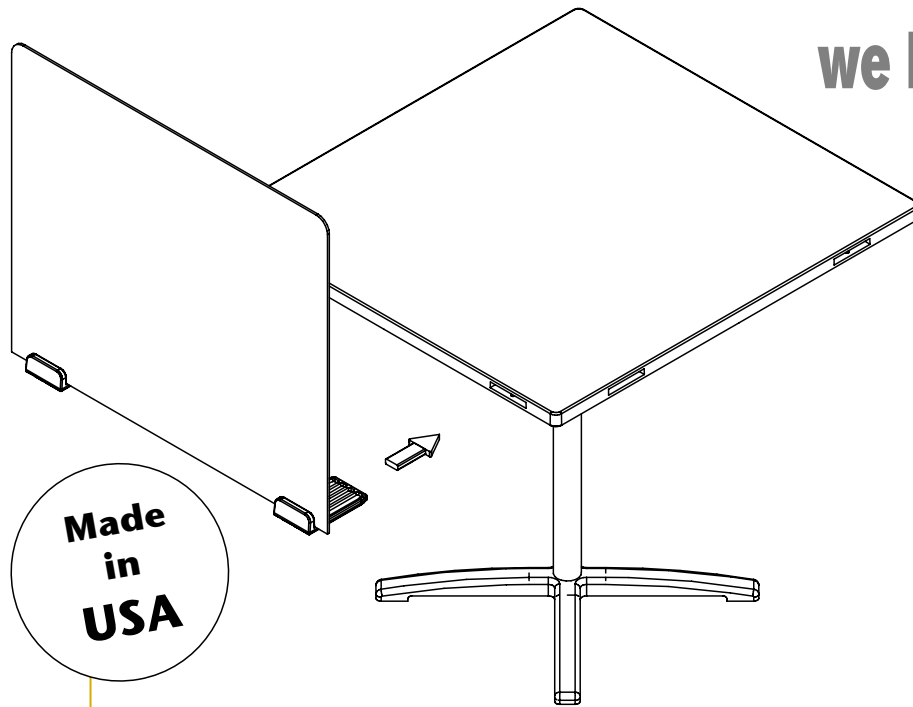

**we have an outstanding reputation
in bringing people together...
when required, we still do...
building protection around them!**

longest LASTING - good LOOKING

COVID19 easy add-on-barriers

Our **DSN table** system was designed to bring people together. During this difficult time however our system can be easily reconfigured to help our customers into cocooning guests through highly configurable safer spaces.

As usual it is easy at Drake's.

Acrylic barriers can be added in seconds to our table tops, no tool required.

Use the existing receptacles embedded in our table tops to slide in the protective barrier reducing cross contamination among parties.